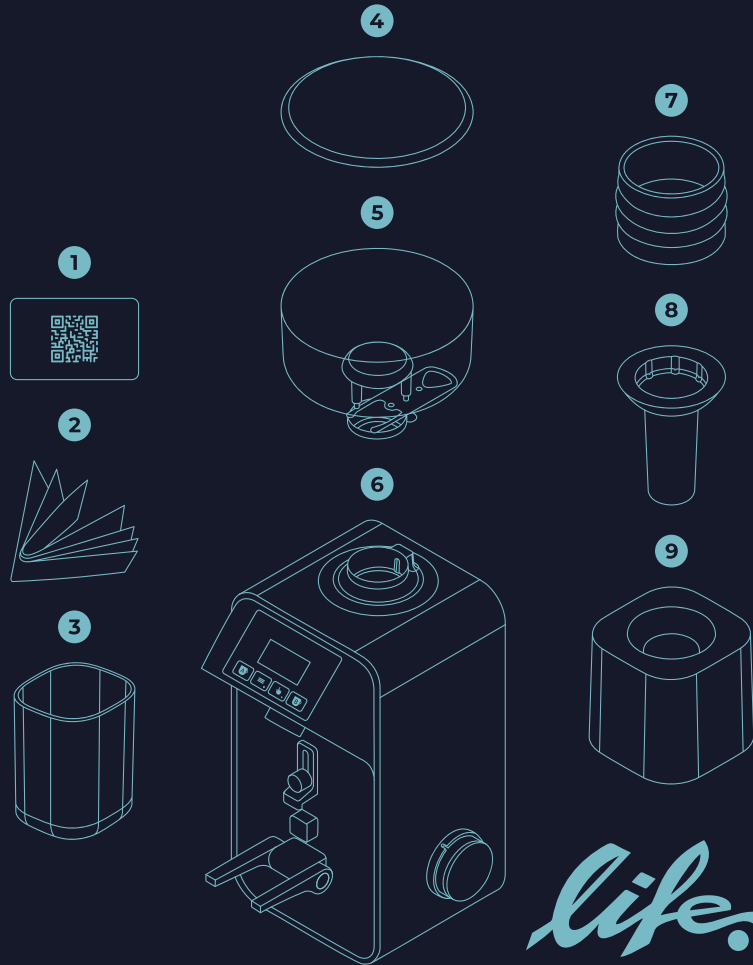

Do you know what's inside your box?

- 1 Qr-Code Lifex Card
- 2 Use And Maintenance Manual
- 3 Lifex Container
- 4 Hopper Lid
- 5 Bean Hopper
- 6 Lifex Motor Housing
- Single Dosing Kit:
 - 7 Bellows
 - 8 Plunger
 - 9 Funnel