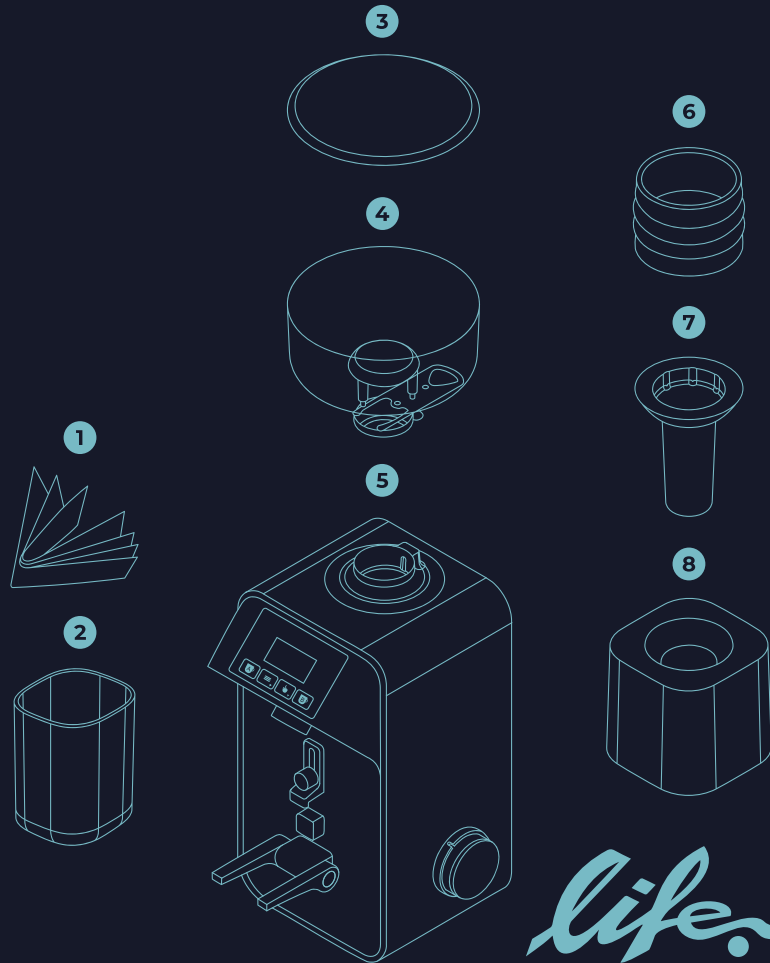

Do you know what's inside your box?

- 1 Use And Maintenance Manual
- 2 Life X Container
- 3 Hopper Lid
- 4 Bean Hopper
- 5 Life X Motor Housing

Single Dose Kit:

- 6 Bellow
- 7 Plunger
- 8 Funnel

life.X